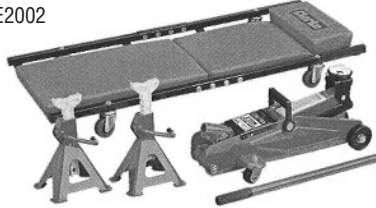

GM Restoration Parts

WALKER AUTO PARTS

1552 KING EDWARD ST., WPG
204-775-2222

OPEN
Mon to Fri 9-5:30
Saturday 10-2

www.walkerautoparts.com

130 AMP WELDER KIT

- 28 to 130 amp welding range
 - 110 volt input
 - Easily converted to gas operation
- Part #WE6000

Only **\$859.99**

GREAT FATHER'S DAY GIFT IDEA

4 PIECE GARAGE KIT

- 2 ton hydraulic floor jack
 - Swivel saddle castors
 - 2 ton jack stands (pair)
 - Creeper
 - Built to ANSI standards
- Part#GE2002

Only **\$99.99**

GREAT FATHER'S DAY GIFT IDEA

9.6V CORDLESS ROTARY TOOL

- Variable speed dial 0 - 25,000 rpm
 - Built-in 9.6 volt rechargeable battery
 - 100% ball-bearing construction
 - 100 pc. accessories
- Part#SCT520