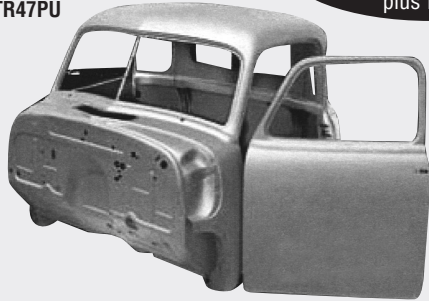

REPLACEMENT BODY SHELLS

1969 CAMARO® CONVERTIBLE
#CA69CV

CAMARO BODIES
\$13,500 CDN
plus freight

FREE
STEEL COWL HOOD WITH
THE PURCHASE OF ANY
CAMARO BODY
\$498⁰⁰ RETAIL VALUE
OFFER ENDS AUG 31ST

1969 CAMARO® COUPE
#CA69CP

1967 CAMARO® COUPE
#CA67CP

1947 - 50 CHEVY® TRUCK CAP
#TR47PU

CHEVY TRUCK CABS
\$8,995 CDN
plus freight

1952 - 54 CHEVY® TRUCK CAP
#TR52PU

1967 & 1968 MUSTANG® FASTBACK
#MS67FB

MUSTANG BODY
\$15,500 CDN
plus freight