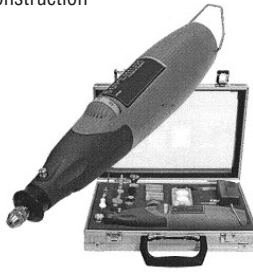

Only **\$859.99**

GREAT FATHER'S DAY GIFT IDEA

4 PIECE GARAGE KIT

- 2 ton hydraulic floor jack
 - Swivel saddle castors
 - 2 ton jack stands (pair)
 - Creeper
 - Built to ANSI standards
- Part#GE2002

Only **\$99.99**

GREAT FATHER'S DAY GIFT IDEA

9.6V CORDLESS ROTARY TOOL

- Variable speed dial 0 - 25,000 rpm
 - Built-in 9.6 volt rechargeable battery
 - 100% ball-bearing construction
 - 100 pc. accessories
- Part#SCT520